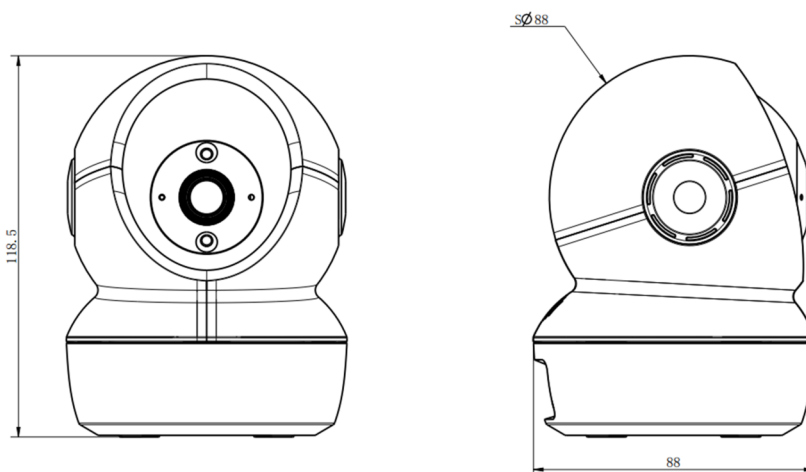

Smart Color Night Vision with Light (Up to 5m/16ft)

Human Shape Detection & Tracking

Patrol Mode

Loud Noise Detection

Sleep Mode

MicroSD Slot for Local Storage (Up to 512GB)

## Dimension

# Specifications

<b>Model</b>	<b>CS-H6c-R105-1J4WF</b>
<b>Camera</b>	
<b>Resolution</b>	4MP /2K+ Resolution
<b>Image sensor</b>	F1.6@1/3" Progressive Scan CMOS
<b>Shutter Speed</b>	Self-adaptive shutter
<b>Lens</b>	4mm, view angle: 90°(Diagonal), 80° (Horizontal), 43°(Vertical)
<b>Lens Mount</b>	M12
<b>Day &amp; Night</b>	IR-cut filter with auto-switching
<b>DNR</b>	3D DNR
<b>WDR</b>	Digital WDR
<b>Compression</b>	
<b>Video Compression</b>	H.264/H.265
<b>Video Bit Rate</b>	Adaptive bit rate.
<b>Image</b>	
<b>Max. Resolution</b>	2560 × 1440
<b>Frame Rate</b>	Max: 30fps; Self-Adaptive during network transmission
<b>Network</b>	
<b>Smart Alarm</b>	Motion Detection, Human Shape Detection, Loud Noise Detection, Patrol Mode Detection
<b>Wi-Fi Pairing</b>	AP pairing
<b>Protocol</b>	EZVIZ cloud proprietary protocol
<b>Interface Protocol</b>	EZVIZ cloud proprietary protocol
<b>Interface</b>	
<b>Storage</b>	Micro SD card slot (Max. 512G)
<b>Power</b>	TYPE-C
<b>Wired Network</b>	RJ45 X 1 (10M/100M self-adaptive Ethernet port)
<b>Wi-Fi</b>	
<b>Standard</b>	IEEE802.11a, 802.11b, 802.11g, 802.11n,
<b>Frequency Range</b>	2.4G: 2400~2483.5MHz 5G: 5150MHz-5250MHz
<b>Channel Bandwidth</b>	Supports 20MHz
<b>Security</b>	WPA/WPA2, WPA-PSK/WPA2-PSK
<b>Transmission Rate</b>	11b 11Mbps, 11g 54Mbps, 11nHT20 MCS7, 11a 54Mbps, 11nHT20 MCS7
<b>Output Power (EIRP)</b>	19 dBm
<b>Antenna Gain</b>	1.9 dBi
<b>General</b>	
<b>Operating Conditions</b>	-10°C to 45°C (14°F to 113 °F), Humidity 95% or less (non-condensing)
<b>Power Supply</b>	DC 5V/2A
<b>Power Consumption</b>	8W max
<b>IR Range</b>	MAX. 10 meters(32. 81ft)
<b>Dimensions</b>	88mm x 88.2 mm x 119mm (3.46" x 3.47" x 4.69")
<b>Packaging Dimensions</b>	103mm x 103mm x 168mm (4.06" x 4.06" x 6.61")
<b>Bare Weight</b>	252 g / 8.9 oz